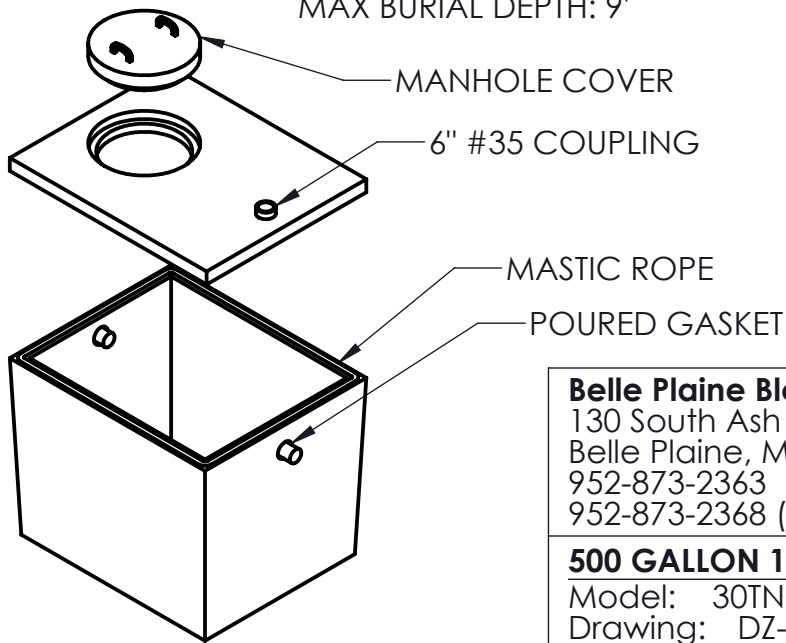

LIQUID CAPACITY TO BOTTOM OF OUTLET: 544 GALLONS
 GALLONS PER INCH: 13.4
 LID THICKNESS: 5" WITH 1" RECESS
 MAX BURIAL DEPTH: 9'

Belle Plaine Block & Tile

130 South Ash
 Belle Plaine, MN 56011
 952-873-2363
 952-873-2368 (fax)

500 GALLON 1-CMPT HOLDING TANK

Model: 30TNKHOLD500
 Drawing: DZ-500 SINGLE
 Drawn By: DJP

Date: 10/24/2012