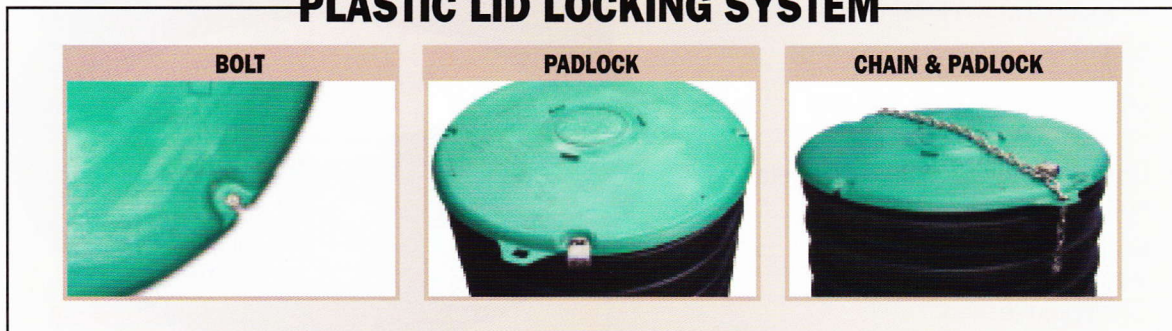

Belle Plaine Block & Tile Inc.

MANHOLE RISER SYSTEM

COUPLING

DUAL WALL AND DUAL WALL WRAP

LIDS

PLASTIC LID LOCKING SYSTEM

This information has been provided as a guide to performance only, for specific and supervised conditions. The user is advised to undertake their own evaluation and use the services of professionals to determine product suitability for any particular project or application prior to commercial use.