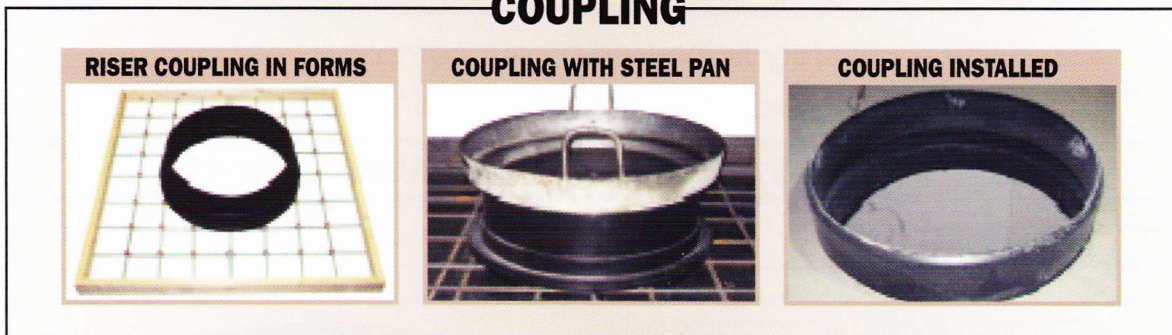

Belle Plaine Block & Tile Inc.

MANHOLE RISER SYSTEM

COUPLING

DUAL WALL AND DUAL WALL WRAP

LIDS

PLASTIC LID LOCKING SYSTEM

This information has been provided as a guide to performance only, for specific and supervised conditions. The user is advised to undertake their own evaluation and use the services of professionals to determine product suitability for any particular project or application prior to commercial use.