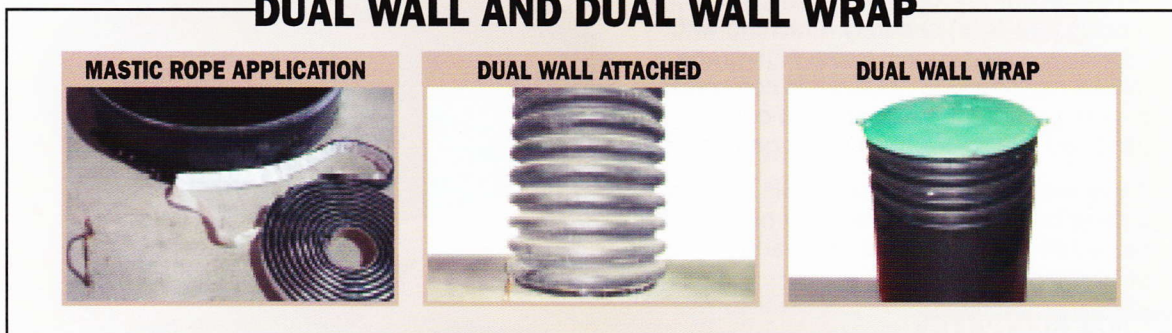

Belle Plaine Block & Tile Inc.

MANHOLE RISER SYSTEM

COUPLING

DUAL WALL AND DUAL WALL WRAP

LIDS

PLASTIC LID LOCKING SYSTEM

This information has been provided as a guide to performance only, for specific and supervised conditions. The user is advised to undertake their own evaluation and use the services of professionals to determine product suitability for any particular project or application prior to commercial use.